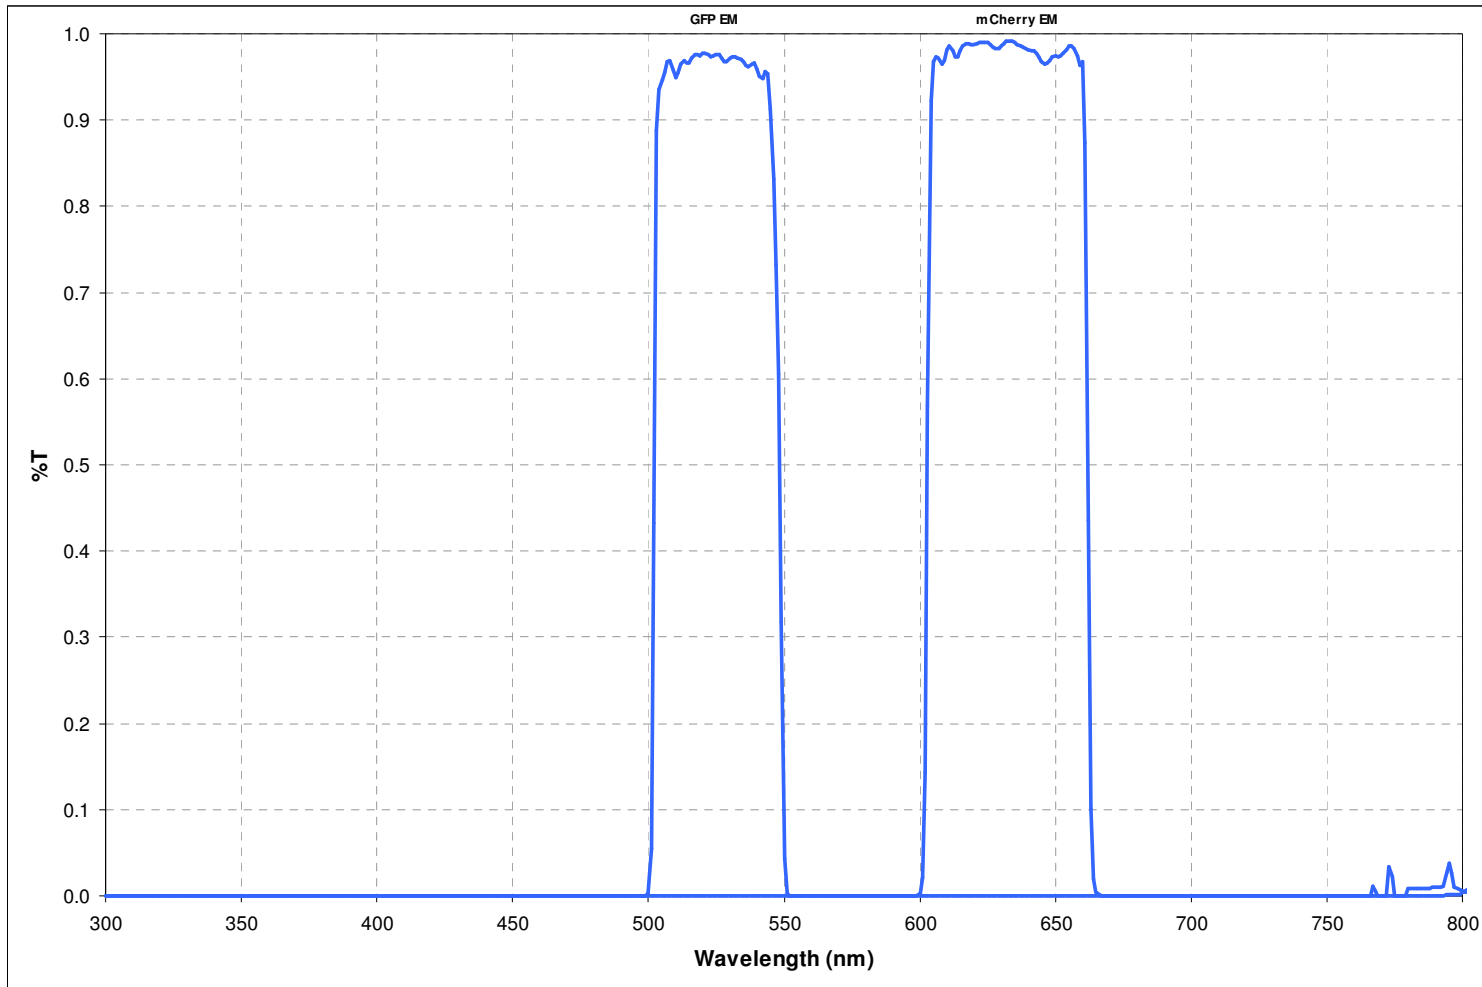

Single band pass EM filters

CFP/YFP/mCherry Excitation Channels

CFP/YFP/mCherry Polychroic

CFP/YFP/mCherry Emission Filters

Single band pass EM filters