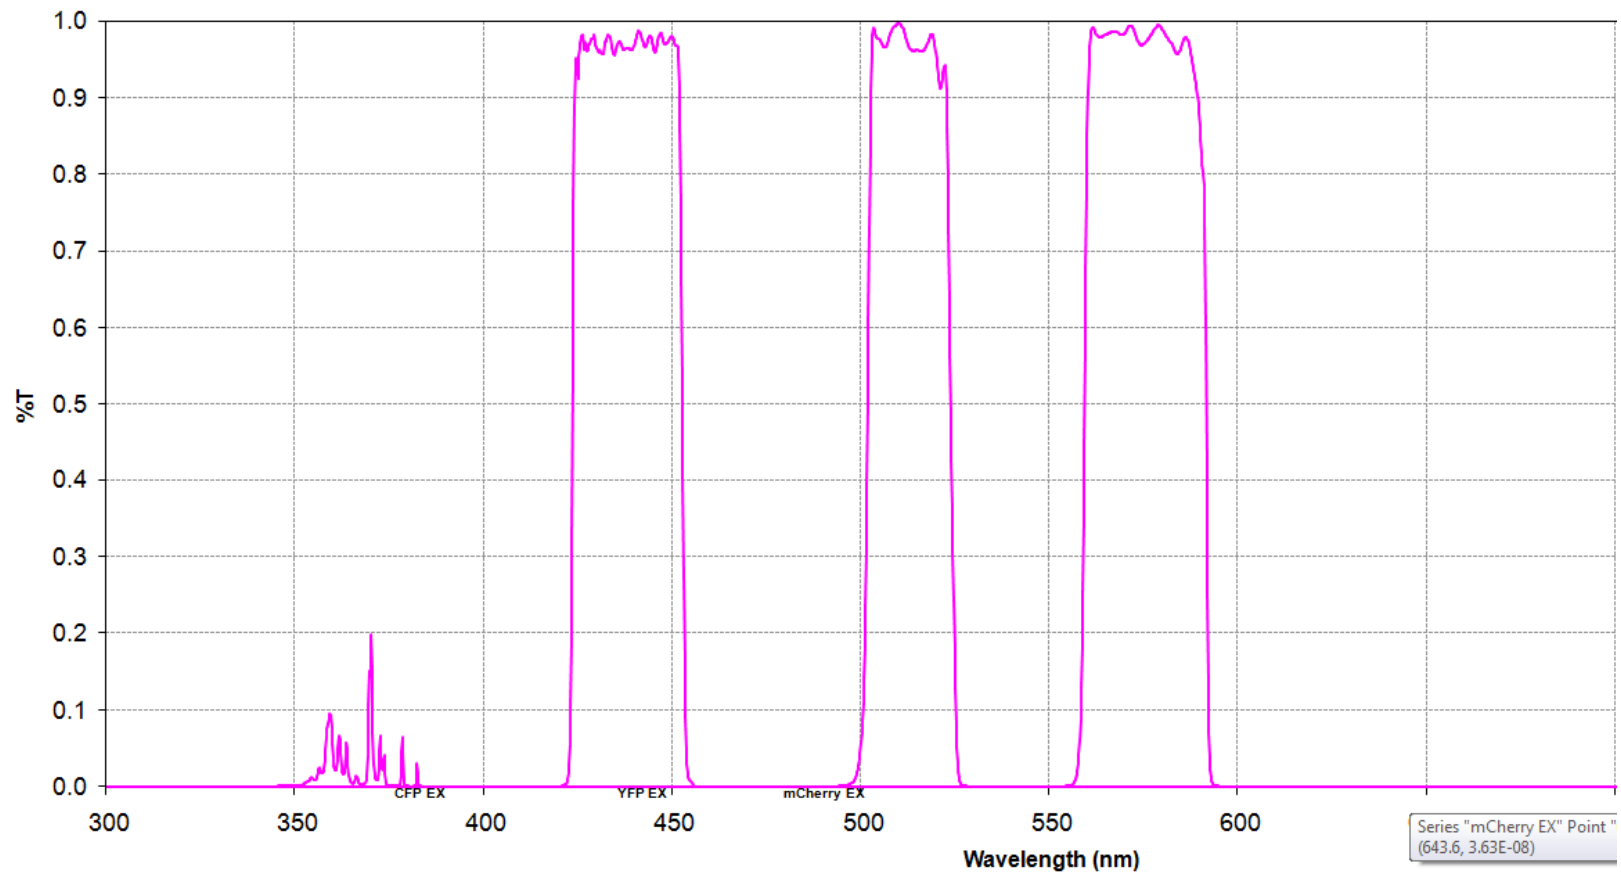

CFP/YFP/mCherry Excitation Channels