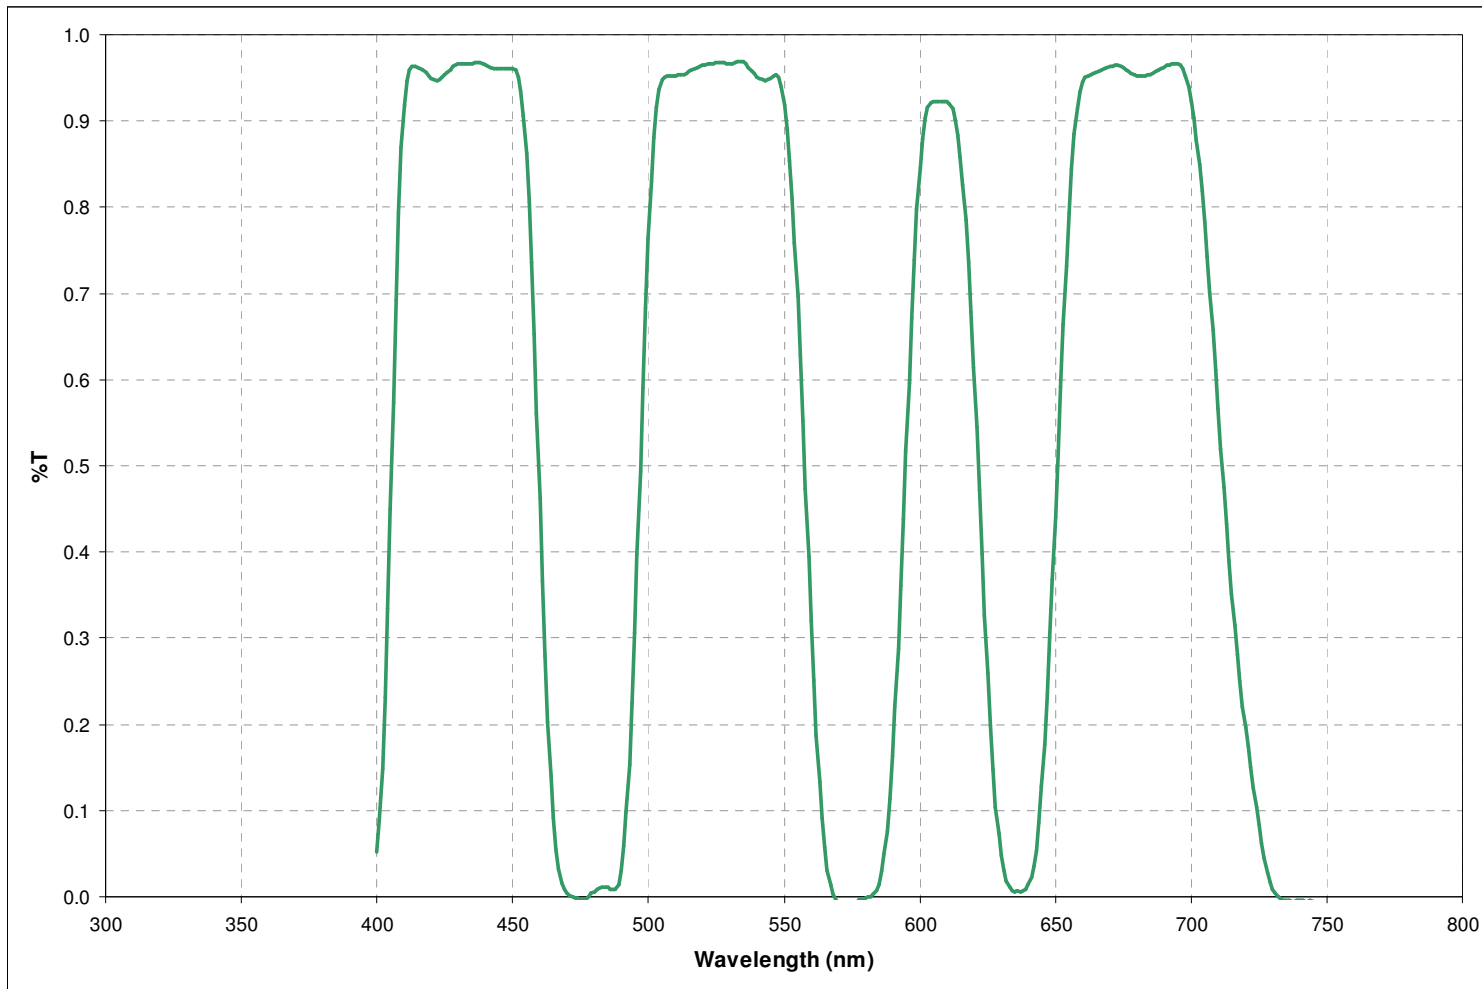

InsightSSI Filter Set Spectra

DAPI/FITC/TRITC/Cy5 Excitation Channels

DAPI/FITC/TRITC/Cy5 Polychroic

DAPI/FITC/TRITC/Cy5 Emission Filters

DAPI/FITC/A594/Cy5 Excitation Channels

DAPI/FITC/A594/Cy5 Polychroic