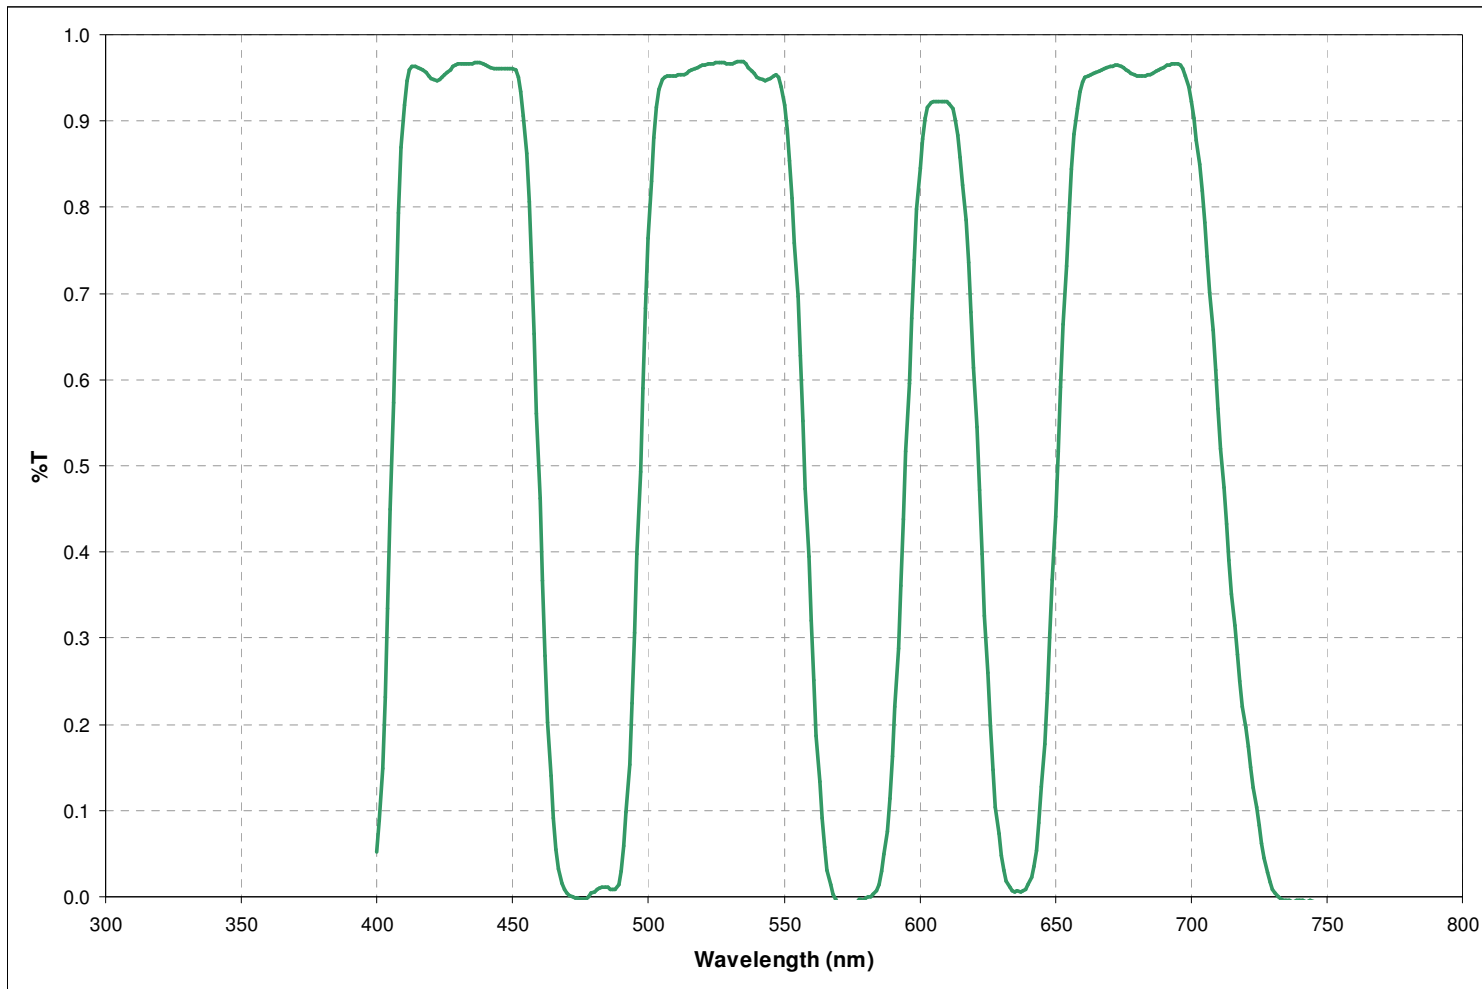

GFP/mCherry Polychroic

Note: this is the same polychroic as DAPI/FITC/A594/Cy5