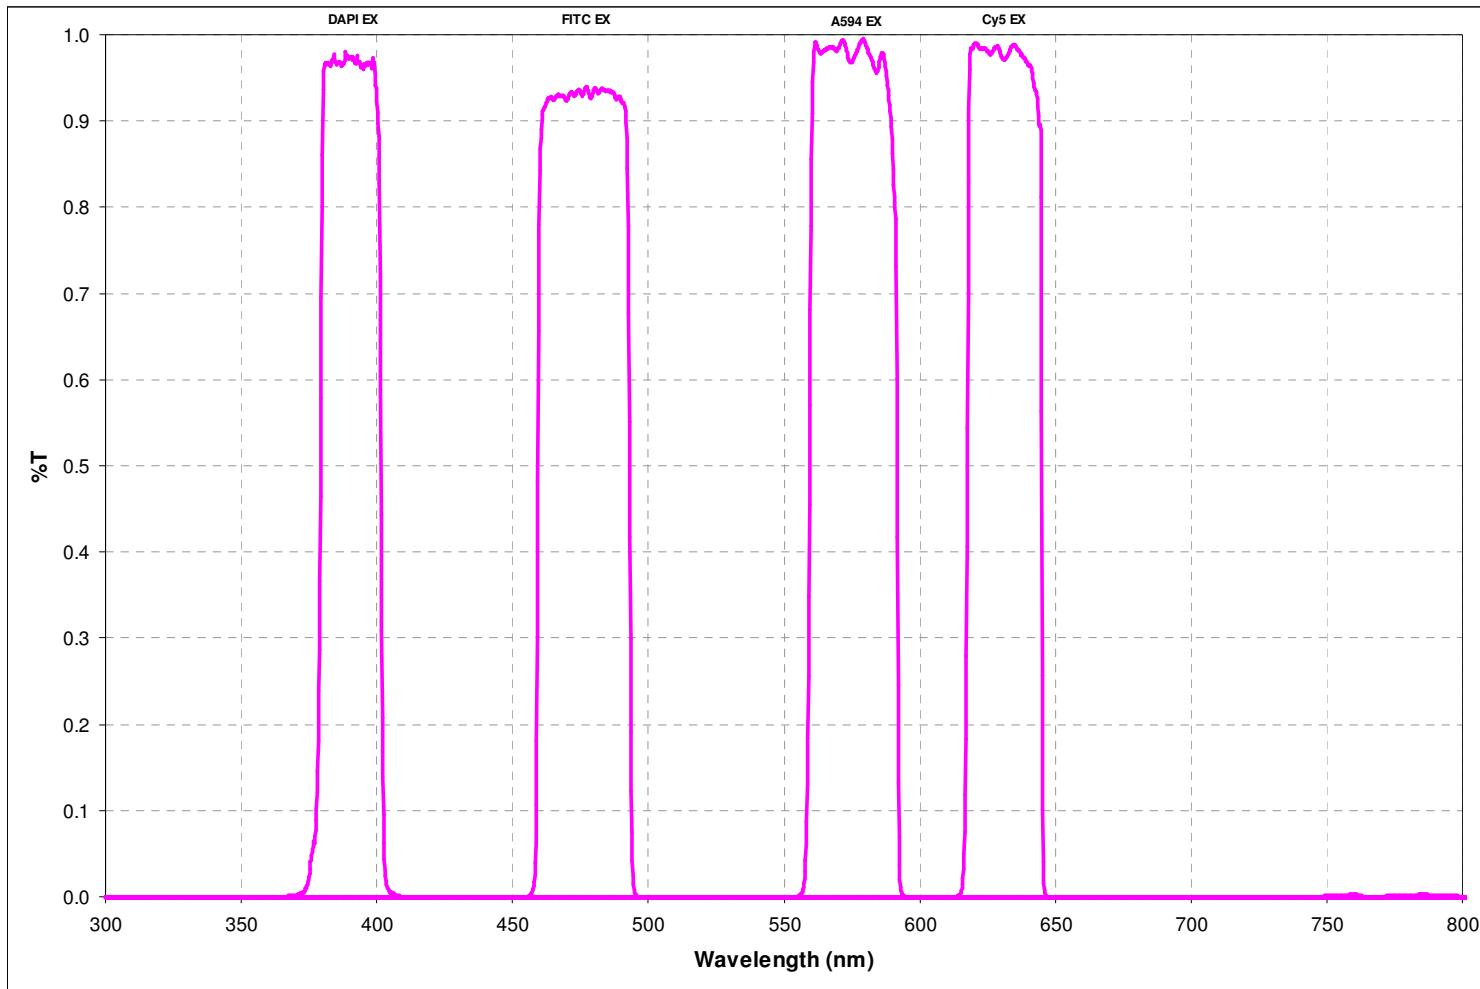

InsightSSI Filter Set Spectra

DAPI/FITC/TRITC/Cy5 Excitation Channels

DAPI/FITC/TRITC/Cy5 Polychroic

DAPI/FITC/TRITC/Cy5 Emission Filters

DAPI/FITC/A594/Cy5 Excitation Channels

DAPI/FITC/A594/Cy5 Polychroic