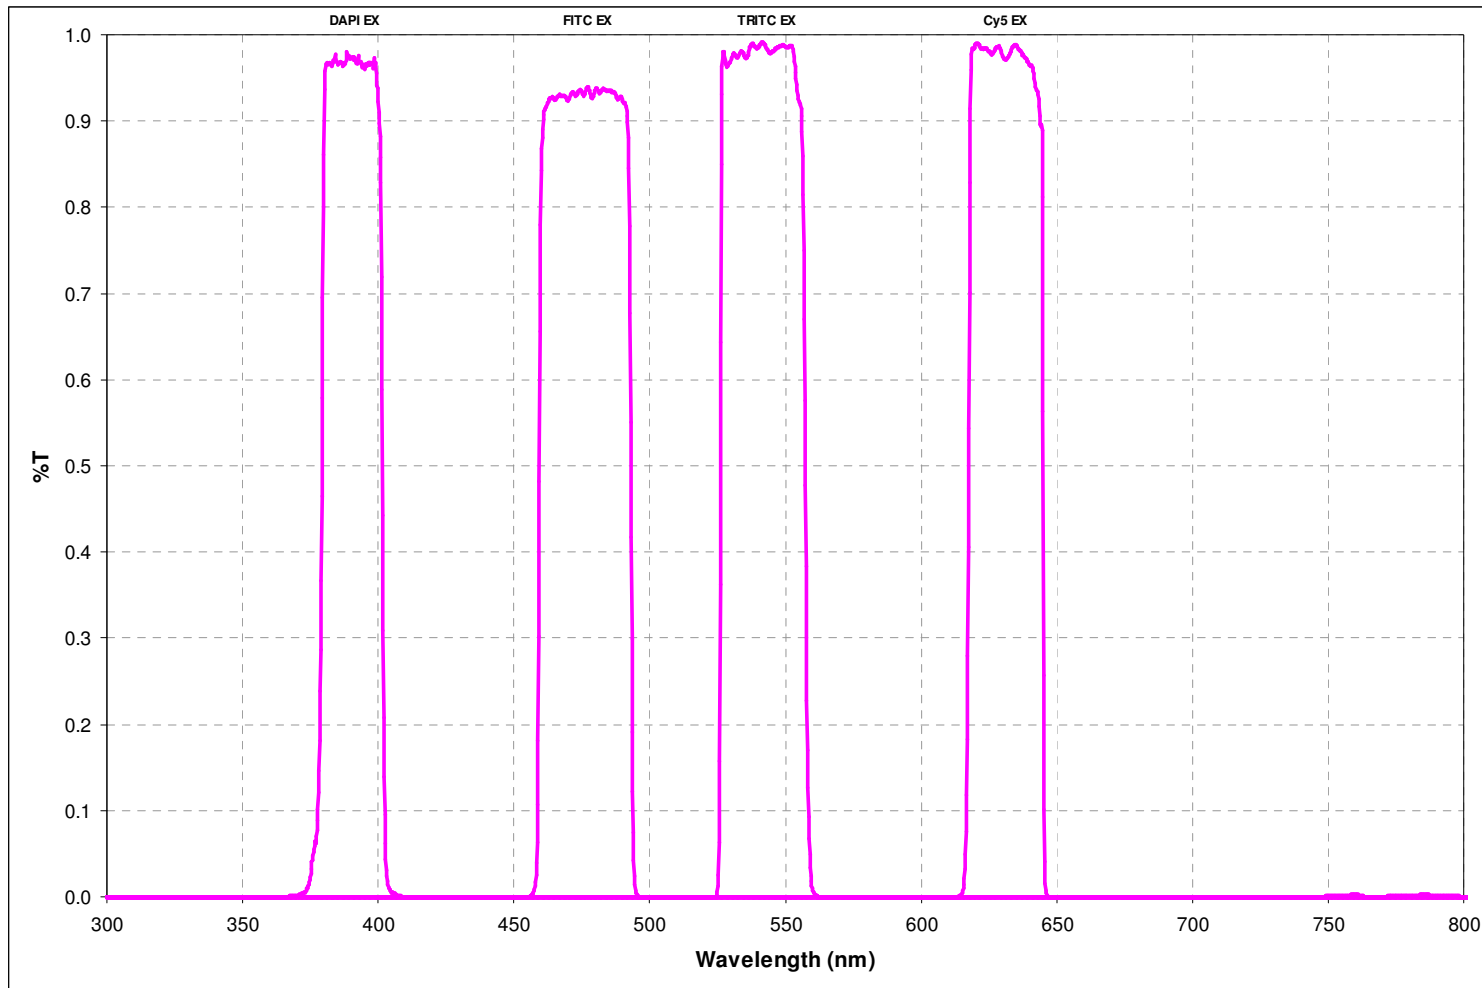

InsightSSI Filter Set Spectra

DAPI/FITC/TRITC/Cy5 Excitation Channels

DAPI/FITC/TRITC/Cy5 Polychroic

DAPI/FITC/TRITC/Cy5 Emission Filters

DAPI/FITC/A594/Cy5 Excitation Channels

DAPI/FITC/A594/Cy5 Polychroic