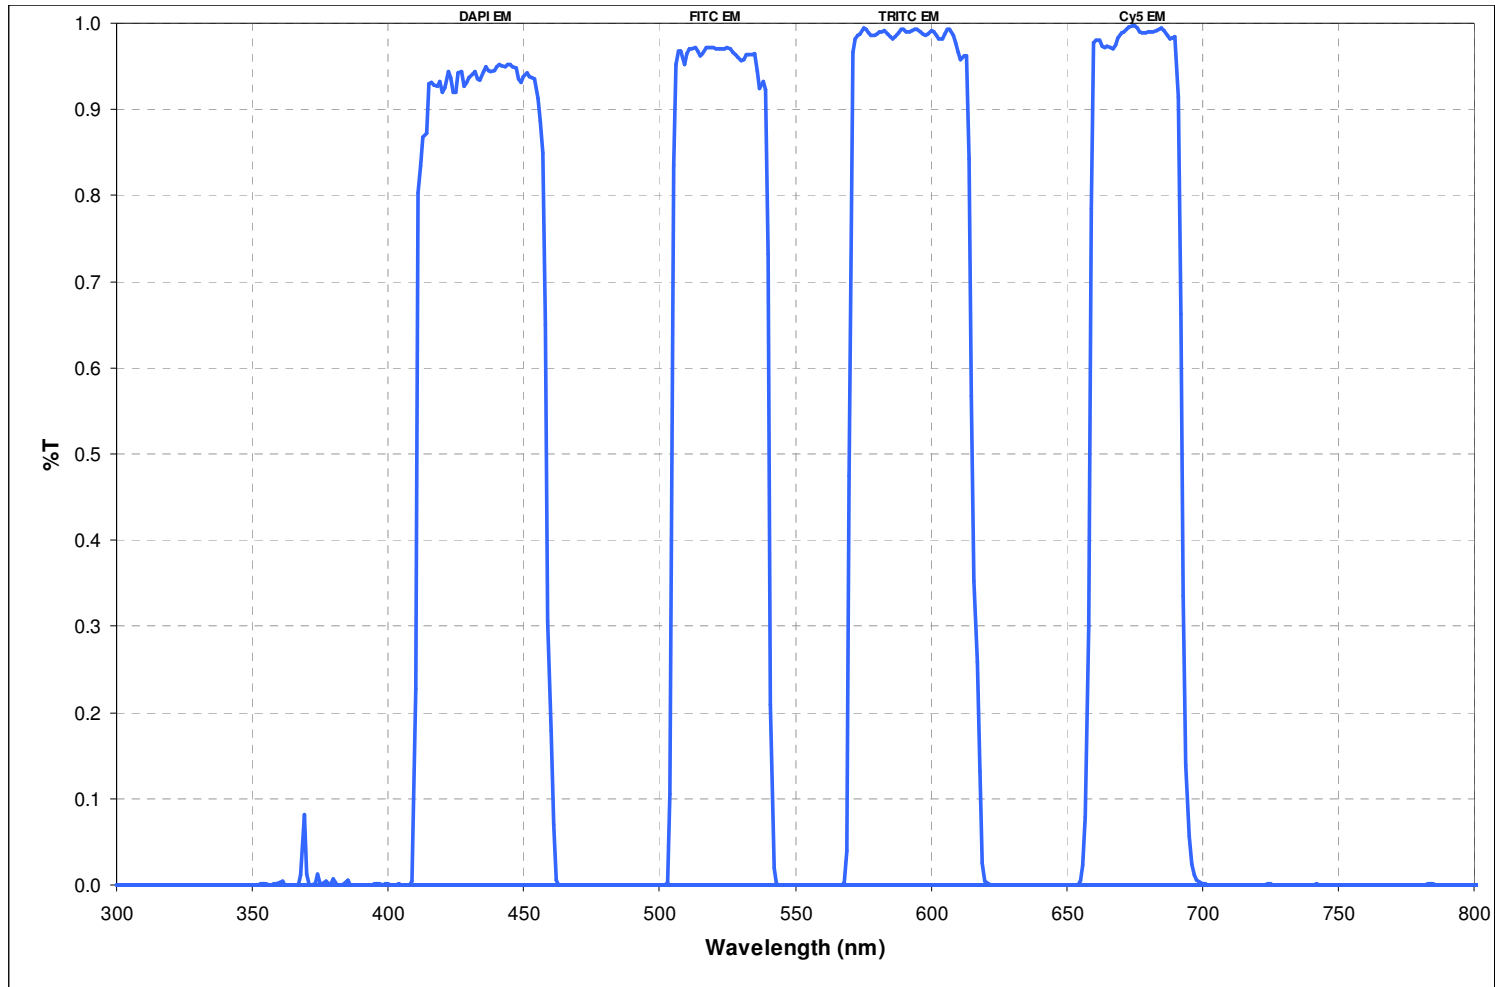

InsightSSI Filter Set Spectra

DAPI/FITC/TRITC/Cy5 Excitation Channels

DAPI/FITC/TRITC/Cy5 Polychroic

DAPI/FITC/TRITC/Cy5 Emission Filters

DAPI/FITC/A594/Cy5 Excitation Channels

DAPI/FITC/A594/Cy5 Polychroic