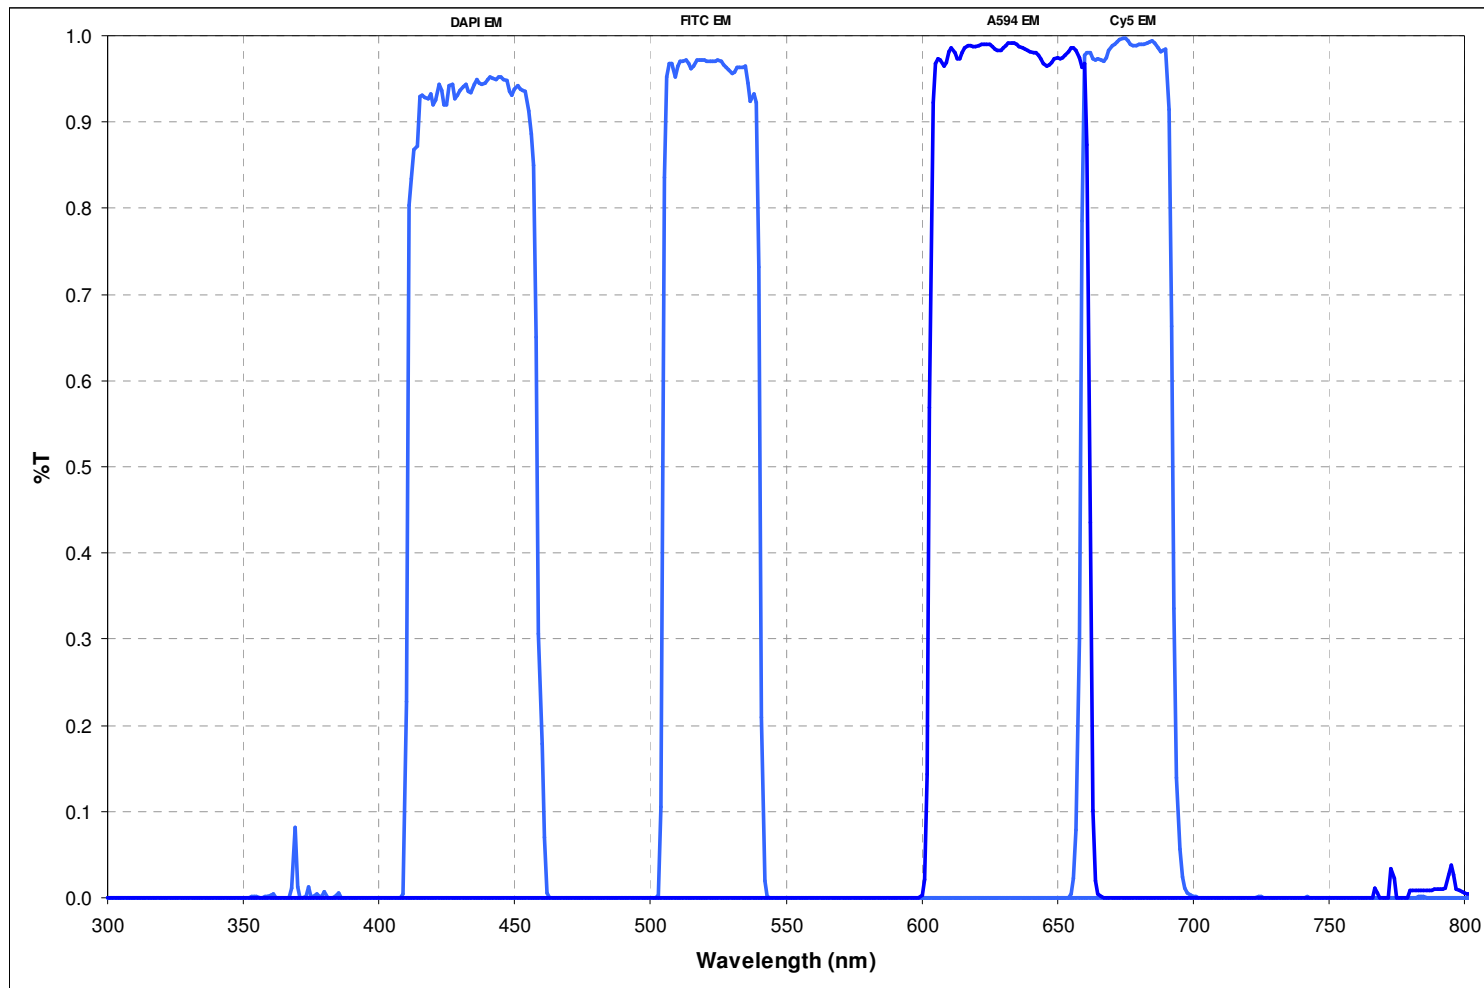

DAPI/FITC/A594/Cy5 Emission Filters