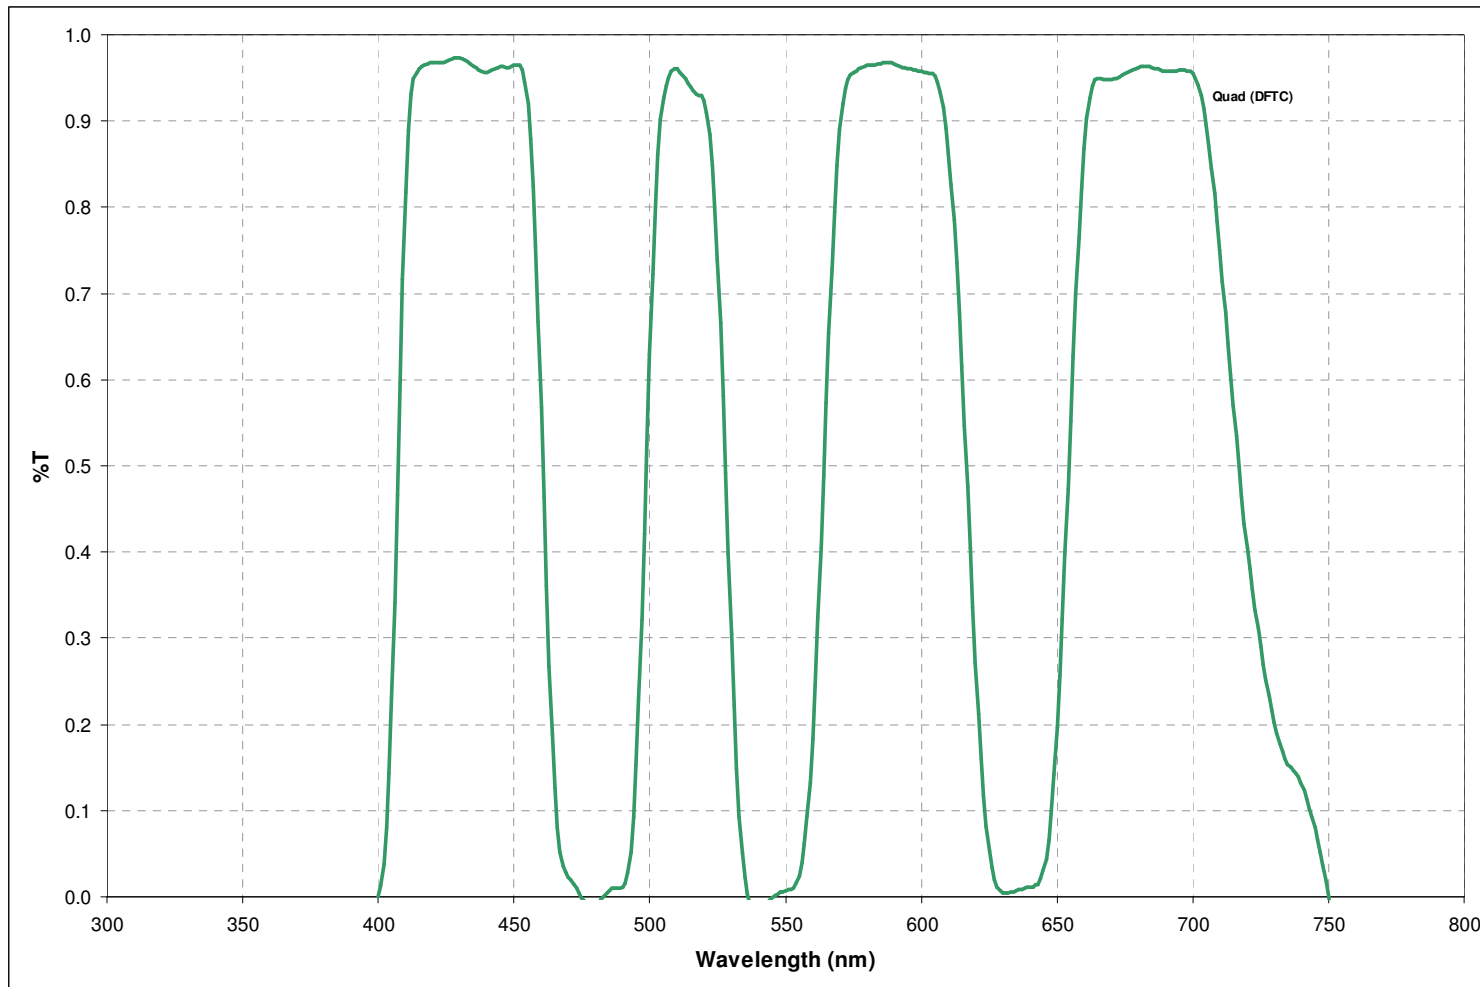

InsightSSI Filter Set Spectra

DAPI/FITC/TRITC/Cy5 Excitation Channels

DAPI/FITC/TRITC/Cy5 Polychroic

DAPI/FITC/TRITC/Cy5 Emission Filters

DAPI/FITC/A594/Cy5 Excitation Channels

DAPI/FITC/A594/Cy5 Polychroic