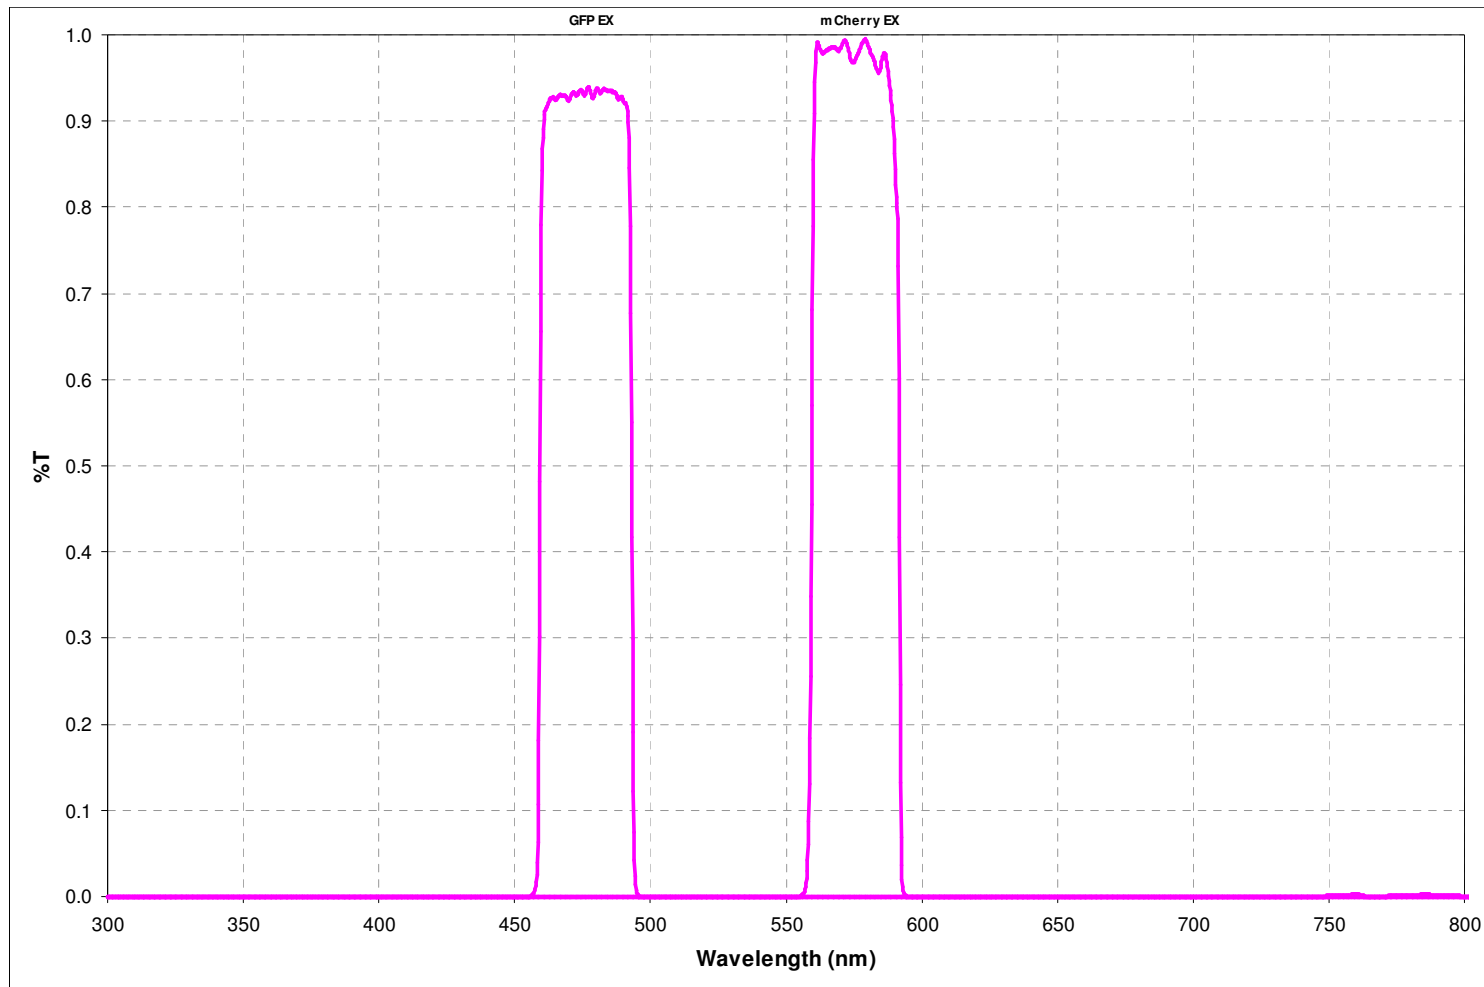

GFP/mCherry Excitation Channels